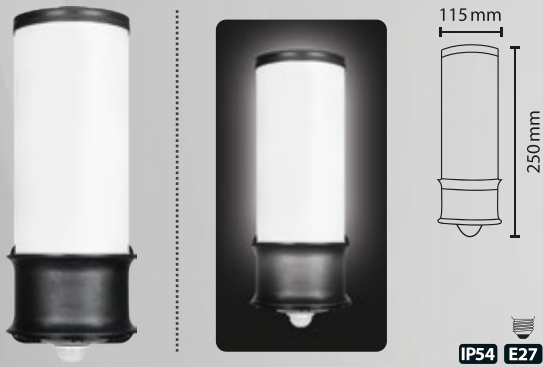

IP54 E27

PRODUCT CODE	
FB237	
CASE COLOR	PCS/CTN
Black / White	6/12

**Pisa Double Sconce**

IP54 E27

PRODUCT CODE	
FB254	
CASE COLOR	PCS/CTN
Black	10/20

**Pisa Single Sconce With Sensor**

IP54 E27

PRODUCT CODE	
FB255S	
CASE COLOR	PCS/CTN
Black	10/20