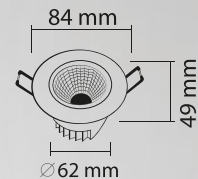

White Case

5W COB Luminaire	PRODUCT CODE	LUMEN	HOURS	COLOR TEMP	PCS/CTN	
	FRC01 - (6500K)	480Lm	50.000	6500K-3500K	100	
	FRC01N - (4500K)					
	FRC01G - (3500K)					
	PROTECTION CLASS	VOLTAGE	FREQUENCY	ENERGY SAVING	CASE COLOR	CE
	P20	85/265V AC	50/60Hz	%90	White	Certificated