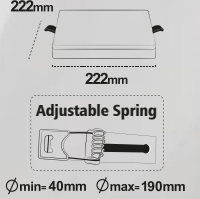

36W

Square Frameless
Downlight
Led Panel

PRODUCT CODE	LUMEN	HOURS	COLOR TEMP	PCS/CTN
FRK11 - (6500K)	3600Lm	50.000	6500K-4000K-3500K	30
FRK11N - (4000K)				
FRK11G - (3500K)				

PROTECTION CLASS P20 **SMD LED** **VOLTAGE** 85/265V AC **FREQUENCY** 50/60Hz **ENERGY SAVING** %90 **CASE COLOR** White **CE** Certified