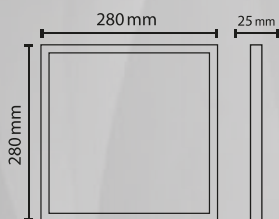

18W

Square
Led
Panel

PRODUCT CODE			
FRSK06 (6500K) - FRSK06N (4000K) - FRSK06G (3500K)			
LUMEN	HOURS	COLOR TEMP	PCS/CTN
1400Lm	50.000	6500K-4000K-3500K	40

PROTECTION CLASS IP20	SMD LED	VOLTAGE 85/265V AC	FREQUENCY 50/60Hz	ENERGY SAVING %90	CASE COLOR White	CE Certificated

24W

Square
Led
Panel

PRODUCT CODE			
FRSK07 (6500K) - FRSK07N (4000K) - FRSK07G (3500K)			
LUMEN	HOURS	COLOR TEMP	PCS/CTN
1920Lm	50.000	6500K-4000K-3500K	20

PROTECTION CLASS IP20	SMD LED	VOLTAGE 85/265V AC	FREQUENCY 50/60Hz	ENERGY SAVING %90	CASE COLOR White	CE Certificated

18W

Round
Led
Panel

PRODUCT CODE			
FRS06 (6500K) - FRS06N (4000K) - FRS06G (3500K)			
LUMEN	HOURS	COLOR TEMP	PCS/CTN
1400Lm	50.000	6500K-4000K-3500K	40

PROTECTION CLASS IP20	SMD LED	VOLTAGE 85/265V AC	FREQUENCY 50/60Hz	ENERGY SAVING %90	CASE COLOR White	CE Certificated

24W

Round
Led
Panel

PRODUCT CODE			
FRS07 (6500K) - FRS07N (4000K) - FRS07G (3500K)			
LUMEN	HOURS	COLOR TEMP	PCS/CTN
1920Lm	50.000	6500K-4000K-3500K	20

PROTECTION CLASS IP20	SMD LED	VOLTAGE 85/265V AC	FREQUENCY 50/60Hz	ENERGY SAVING %90	CASE COLOR White	CE Certificated