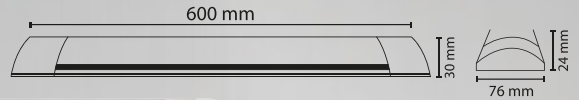

**BANT-ETANJ**  
**LUMINAIRE**

60 cm

**18W**

**Bant**  
Luminaire

PRODUCT CODE	LUMEN	HOURS	COLOR TEMP	PCS/CTN
FRB060	1440Lm	50.000	6500K-4000K-3500K	64
FRB060N				
FRB060G				

120 cm

**36W**

**Bant**  
Luminaire