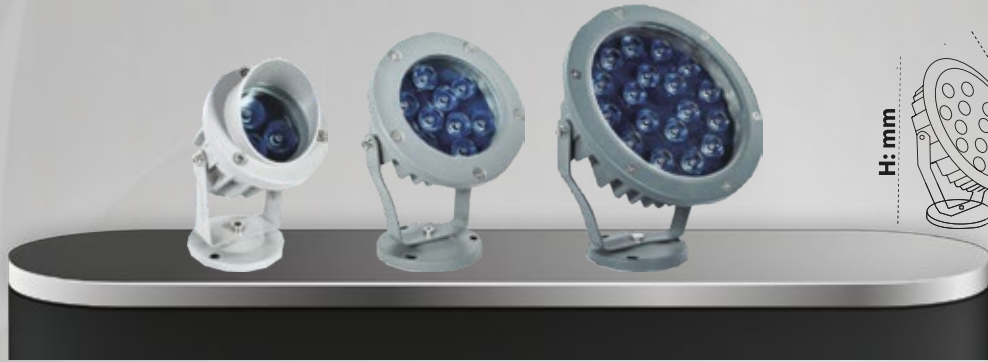

Surface Mounted
Pool
Luminaires

	PRODUCT CODE	VOLT	PROTECTION CLASS	LIGHT ANGLE	SIZE
3W	F-1201	12 V	IP68	10°-30°-50°	W: 75 mm H: 130 mm
9W	F-1202	12 V	IP68	10°-30°-50°	W: 125 mm H: 150 mm
18W	F-1203	24 V	IP68	10°-30°-50°	W: 185 mm H: 175 mm

OPERATION TEMP: -25° C + 70° C

CE Certified

COLOR TEMP: [Color selection icons]