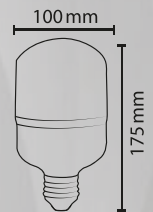

PRODUCT CODE	LUMEN	HOURS	COLOR TEMP	PCS/CTN
FRT02 - (6500K)	3300Lm	30.000	6500K-4000K-3500K	50
FRT02N - (4000K)				
FRT02G - (3500K)				

PROTECTION CLASS IP20
SOCKET E27
SMD LED
VOLTAGE 85-265V AC
FREQUENCY 50/60Hz
ENERGY SAVING %80
CE Certified