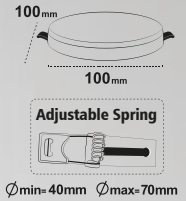

10W

Round Frameless
Downlight
Led Panel

PRODUCT CODE	LUMEN	HOURS	COLOR TEMP	PCS/CTN
FR08 - (6500K)	1000Lm	50.000	6500K-4000K-3500K	100
FR08N - (4000K)				
FR08G - (3500K)				

PROTECTION CLASS P20 **SMD LED** **VOLTAGE** 85/265V AC **FREQUENCY** 50/60Hz **ENERGY SAVING** %90 **CASE COLOR** White **CE** Certified