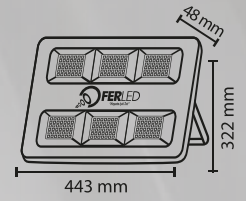

PRODUCT CODE			
FRG4300-N-G			
LUMEN	HOURS	PROTECTION CLASS	PCS/CTN
33.000Lm	50.000	IP65	3

White Daylight Natural	POWER FACTOR	VOLTAGE	FREQUENCY	ENERGY SAVING	CASE COLOR	CE
Light Color	0.90	220-240 AC	50/60Hz	%90	Black	Certificated

400W

**Slim Led
Projector**