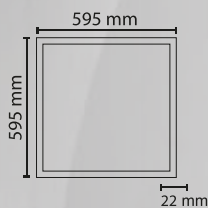

PRODUCT CODE			
FR2036 (6500K) - FR2036N (4000K) - FR2036G (3500K)			
LUMEN	HOURS	COLOR TEMP	PCS/CTN
3200Lm	50.000	6500K-4000K-3500K	10

PROTECTION CLASS		VOLTAGE	FREQUENCY	ENERGY SAVING	CASE COLOR	
IP40	SMD LED	85/265V AC	50/60Hz	%90	White	Certificated

595x595 mm

36W

Backlight Square Led Panel