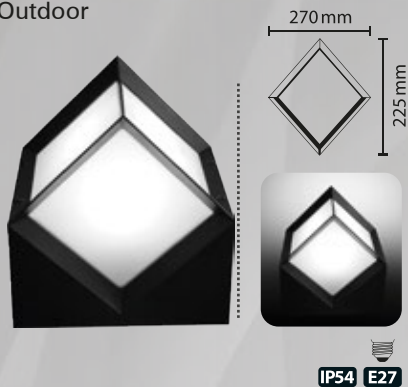

Mega Sconce - Set-Top Lighting
Outdoor

IP54 E27

PRODUCT CODE	
FB250	
CASE COLOR	PCS/CTN
Black	4/8