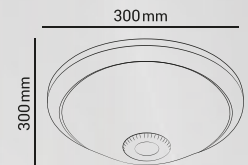

PRODUCT CODE	LUMEN	DETECTION AREA	COLOR TEMP	PCS/CTN
FRSA02 - (6500K)	2200Lm	120° - 360°	6500K	10

PROTECTION CLASS IP20	Motion Sensor Motion Sensor	SMD LED SMD LED	OPERATION TIME 10 sec.-10 min.	OPERATION TEMP -20°C/+40°C	VOLTAGE 220-240 AC	FREQUENCY 50/60Hz	ENERGY SAVING %90	MATERIAL PC	CASE COLOR White	CE Certificated