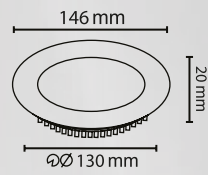

9W Led Panel

PRODUCT CODE	LUMEN	HOURS	COLOR TEMP	PCS/CTN
FR03 - 6500K	630Lm	50.000	6500K-4000K-3500K	10x10'u=100
FR03N - 4000K				
FR03G - 3500K				

PROTECTION CLASS P20
SMD LED
VOLTAGE 85/265V AC
FREQUENCY 50/60Hz
ENERGY SAVING %90
CASE COLOR White
CE Certificated