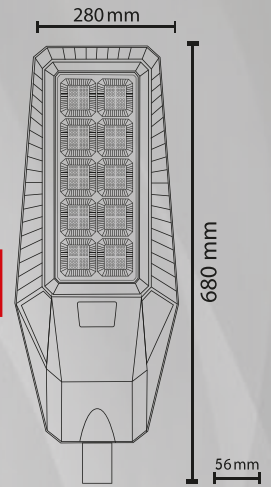

100W

Solar Street Light

150W

Solar Street Light

200W

Solar Street Light

PRODUCT CODE		PCS/CTN
FRSSA100		5
LUMEN	CHARGING TIME	COLOR TEMP
1000Lm	4-5 Hour	6500K

PRODUCT CODE		PCS/CTN
FRSSA150		5
LUMEN	CHARGING TIME	COLOR TEMP
1500Lm	4-5 Hour	6500K

PRODUCT CODE		PCS/CTN
FRSSA200		5
LUMEN	CHARGING TIME	COLOR TEMP
2000Lm	4-5 Hour	6500K

VOLTAGE	LIGHT ANGLE	BATTERY CAPACITY	SOLAR PANEL	SOLAR PANEL SIZE
3.2V	160°	12AH	5V-13W	518x200 mm

VOLTAGE	LIGHT ANGLE	BATTERY CAPACITY	SOLAR PANEL	SOLAR PANEL SIZE
3.2V	160°	18AH	5V-16W	580x200 mm

- Sun Energetic
- Remote Control
- Smart Light Control
- Radar Sensor
- Time Setting
- CASE COLOR
  Gray
- PROTECTION CLASS
  IP65
- SUN ENERGY SAVING
  %100
- MATERIAL
  ABS
- SMD LED
- CE Certified

PRODUCT NAME	PRODUCT CODE
SOLAR STREET LUMINAIRE MOUNTING APPARATUS	FRSSAMA