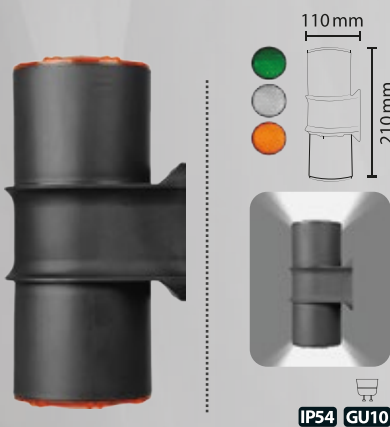

Double Caglayan Sconce

IP54 GU10

PRODUCT CODE	
FB252	
CASE COLOR	PCS/CTN
Black	20