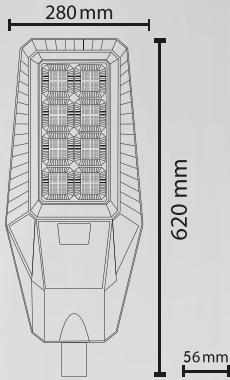

100W

Solar Street Light

150W

Solar Street Light