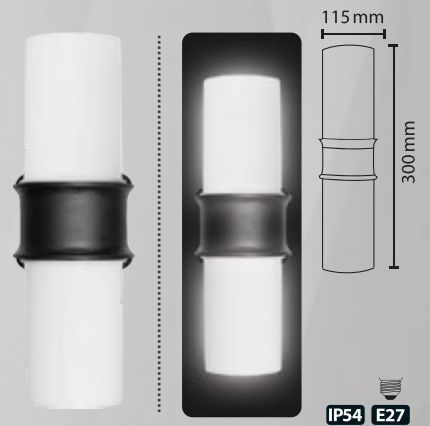

Galata Double Sconce

PRODUCT CODE	
FB274	
CASE COLOR	PCS/CTN
Black / White	10/20