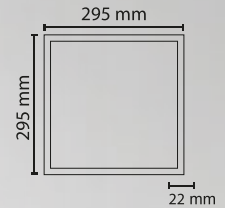

LED PANELS

Recessed

295x295 mm

18W

Backlight Square Led Panel

PRODUCT CODE			
FR2018 (6500K) - FR2018N (4000K) - FR2018G (3500K)			
LUMEN	HOURS	COLOR TEMP	PCS/CTN
1620Lm	50.000	6500K-4000K-3500K	20

PROTECTION CLASS		VOLTAGE	FREQUENCY	ENERGY SAVING	CASE COLOR	
IP40	SMD LED	85/265V AC	50/60Hz	%90	White	Certificated