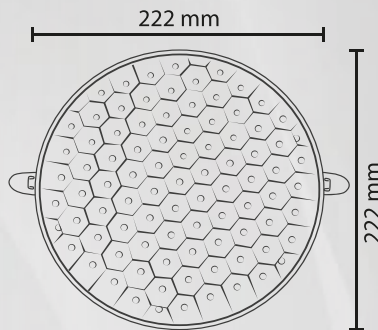

36W
Star
Led Panel