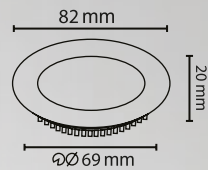

3W Led Panel

PRODUCT CODE	LUMEN	HOURS	COLOR TEMP	PCS/CTN
FR01 - 6500K	210Lm	50.000	6500K-4000K-3500K	20x10'u=200
FR01N - 4000K				
FR01G - 3500K				

PROTECTION CLASS P20
SMD LED
VOLTAGE 85/265V AC
FREQUENCY 50/60Hz
ENERGY SAVING %90
CASE COLOR White
CE Certificated