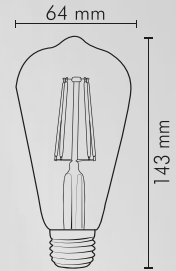

ST64

G95

Rustic  
**LED BULB**

**4W**

**Rustic Led (ST64)**  
Bulb

PRODUCT CODE	LUMEN	HOURS	COLOR TEMP	PCS/CTN
FRLR01	540Lm	30.000	2700K-Amber	100

<b>PROTECTION CLASS</b> IP20	<b>SOCKET</b> E27	 <b>SMD LED</b>	<b>VOLTAGE</b> 220-240 AC	<b>FREQUENCY</b> 50/60Hz	<b>ENERGY SAVING</b> %80	 <b>Certificated</b>
---------------------------------	----------------------	---	------------------------------	-----------------------------	-----------------------------	---