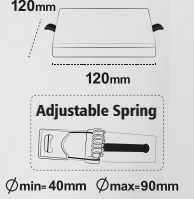

18W

Square Frameless
Downlight
Led Panel

PRODUCT CODE	LUMEN	HOURS	COLOR TEMP	PCS/CTN
FRK09 - (6500K)	1800Lm	50.000	6500K-4000K-3500K	50
FRK09N - (4000K)				
FRK09G - (3500K)				

PROTECTION CLASS P20 **SMD LED** **VOLTAGE** 85/265V AC **FREQUENCY** 50/60Hz **ENERGY SAVING** %90 **CASE COLOR** White **CE** Certified