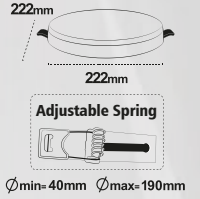

36W

Round Frameless
Downlight
Led Panel

PRODUCT CODE	LUMEN	HOURS	COLOR TEMP	PCS/CTN
FR11 - (6500K)	3600Lm	50.000	6500K-4000K-3500K	30
FR11N - (4000K)				
FR11G - (3500K)				

PROTECTION CLASS P20 **SMD LED** **VOLTAGE** 85/265V AC **FREQUENCY** 50/60Hz **ENERGY SAVING** %90 **CASE COLOR** White **CE** Certified