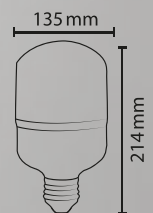

PRODUCT CODE	LUMEN	HOURS	COLOR TEMP	PCS/CTN
FRT04 - (6500K)	5500Lm	30.000	6500K-4000K-3500K	40
FRT04N - (4000K)				
FRT04G - (3500K)				

PROTECTION CLASS IP20
SOCKET E27
SMD LED
VOLTAGE 85-265V AC
FREQUENCY 50/60Hz
ENERGY SAVING %80
CE Certified