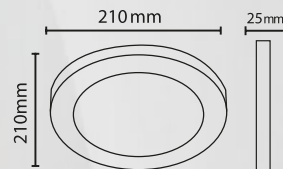

PRODUCT CODE			
FRSK07 (6500K) - FRSK07N (4000K) - FRSK07G (3500K)			
LUMEN	HOURS	COLOR TEMP	PCS/CTN
1920Lm	50.000	6500K-4000K-3500K	20

PROTECTION CLASS IP20	SMD LED	VOLTAGE 85/265V AC	FREQUENCY 50/60Hz	ENERGY SAVING %90	CASE COLOR White	CE Certificated

18W

Round
Led
Panel

PRODUCT CODE			
FRS06 (6500K) - FRS06N (4000K) - FRS06G (3500K)			
LUMEN	HOURS	COLOR TEMP	PCS/CTN
1400Lm	50.000	6500K-4000K-3500K	40

PROTECTION CLASS IP20	SMD LED	VOLTAGE 85/265V AC	FREQUENCY 50/60Hz	ENERGY SAVING %90	CASE COLOR White	CE Certificated