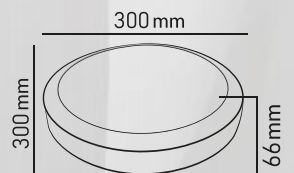

PRODUCT CODE	LUMEN	COLOR TEMP	LIGHT ANGLE	PCS/CTN
FRGA03 - (6500K)	2200Lm	6500K-4000K-3500K	180°	10
FRGA03N - (4000K)				
FRGA03G - (3500K)				

PROTECTION CLASS IP20	SMD LED	VOLTAGE 220-240 AC	FREQUENCY 50/60Hz	ENERGY SAVING %90	CASE COLOR White	MATERIAL PC	Certified