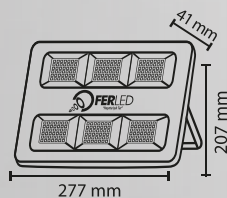

PRODUCT CODE			
FRG4100-N-G			
LUMEN	HOURS	PROTECTION CLASS	PCS/CTN
11.000Lm	50.000	IP65	10

	POWER FACTOR 0.90	VOLTAGE 220-240 AC	FREQUENCY 50/60Hz	ENERGY SAVING %90	CASE COLOR Black	

150W

**Slim Led
Projector**