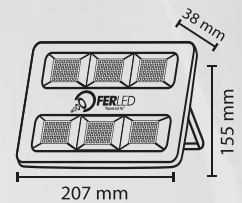

PRODUCT CODE			
FRG4050-N-G-M-Y-K			
LUMEN	HOURS	PROTECTION CLASS	PCS/CTN
5500Lm	50.000	IP65	20

	POWER FACTOR 0.90	VOLTAGE 220-240 AC	FREQUENCY 50/60Hz	ENERGY SAVING %90	CASE COLOR Black	

100W

**Slim Led
Projector**