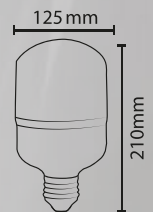

PRODUCT CODE	LUMEN	HOURS	COLOR TEMP	PCS/CTN
FRT03 - (6500K)	4400Lm	30.000	6500K-4000K-3500K	50
FRT03N - (4000K)				
FRT03G - (3500K)				

PROTECTION CLASS IP20
SOCKET E27
SMD LED
VOLTAGE 85-265V AC
FREQUENCY 50/60Hz
ENERGY SAVING %80
CE Certified