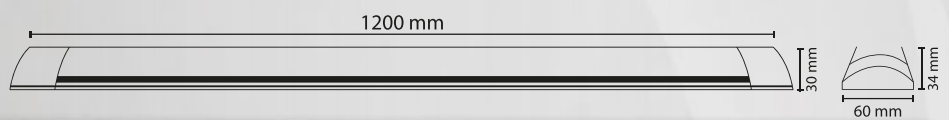

PRODUCT CODE	LUMEN	HOURS	COLOR TEMP	PCS/CTN
FRB2120	2880Lm	50.000	6500K-4000K-3500K	32
FRB2120N				
FRB2120G				

120 cm

36W

Etanj
Luminaire