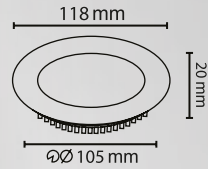

6W Led Panel

PRODUCT CODE	LUMEN	HOURS	COLOR TEMP	PCS/CTN
FR02 - 6500K	420Lm	50.000	6500K-4000K-3500K	20x10'u=200
FR02N - 4000K				
FR02G - 3500K				

PROTECTION CLASS P20
SMD LED
VOLTAGE 85/265V AC
FREQUENCY 50/60Hz
ENERGY SAVING %90
CASE COLOR White
CE Certificated