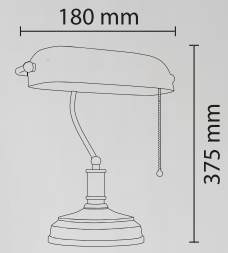

E27 SOCKET

**Banker
Table
Lamp**

PRODUCT CODE

FRBML01

FEATURES

ON-OFF Switch Chain

Gold Housing - Polycarbonate Green Cap

PROTECTION CLASS

IP20

Certificated

E27 SOCKET

**Tree
Lantern**

PRODUCT CODE

FRAFO1K - (MIXED COLOR)

SOCKET

E27

PCS/CTN

100 (Lantern) + 100 (Holder + Cable) + 100 (10W Led Lamp 6500K)

PROTECTION CLASS

IP20

CASE COLOR

White - Red - Pink - Yellow - Green - Orange - Blue - Dark Blue - Dark Pink

Certificated