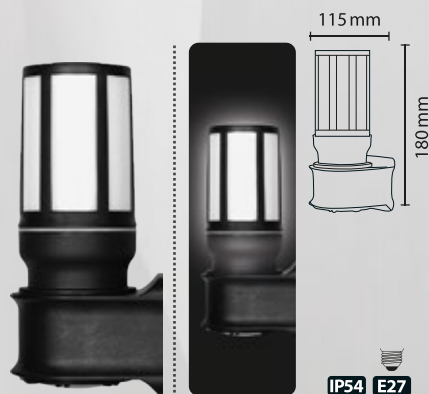

Galata Sconce - Caged

PRODUCT CODE	
FB272K	
CASE COLOR	PCS/CTN
Black	20