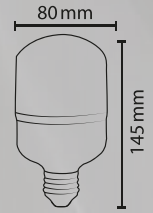

PRODUCT CODE	LUMEN	HOURS	COLOR TEMP	PCS/CTN
FRT01 - (6500K)	2200Lm	30.000	6500K-4000K-3500K	100
FRT01N - (4000K)				
FRT01G - (3500K)				

PROTECTION CLASS IP20
SOCKET E27
SMD LED
VOLTAGE 85-265V AC
FREQUENCY 50/60Hz
ENERGY SAVING %80
CE Certified