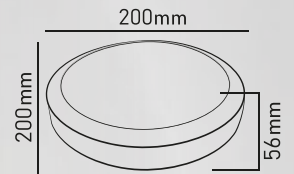

PRODUCT CODE	LUMEN	COLOR TEMP	LIGHT ANGLE	PCS/CTN
FRGA01 - (6500K)	900Lm	6500K-4000K-3500K	180°	20
FRGA01N - (4000K)				
FRGA01G - (3500K)