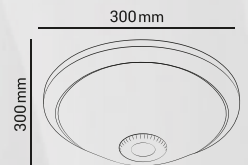

PRODUCT CODE	SOCKET	DETECTION AREA	PCS/CTN
FRSA01 - (6500K)	E27	360°	10

PROTECTION CLASS IP20	Motion Sensor Motion Sensor	SMD LED SMD LED	OPERATION TIME 10 sec.-10 min.	OPERATION TEMP -20°C/+40°C	VOLTAGE 220-240 AC	FREQUENCY 50/60Hz	ENERGY SAVING %90	MATERIAL Aluminum + Pine	CASE COLOR White	CE Certificated