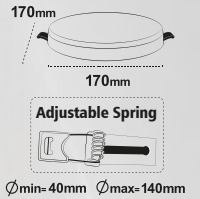

24W

Round Frameless
Downlight
Led Panel

PRODUCT CODE	LUMEN	HOURS	COLOR TEMP	PCS/CTN
FR10 - (6500K)	2400Lm	50.000	6500K-4000K-3500K	50
FR10N - (4000K)				
FR10G - (3500K)				

PROTECTION CLASS P20 **SMD LED** **VOLTAGE** 85/265V AC **FREQUENCY** 50/60Hz **ENERGY SAVING** %90 **CASE COLOR** White **CE** Certified