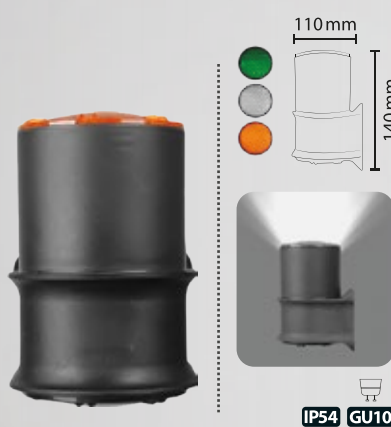

Single Caglayan Sconce

IP54 GU10

PRODUCT CODE	
FB253	
CASE COLOR	PCS/CTN
Black	20