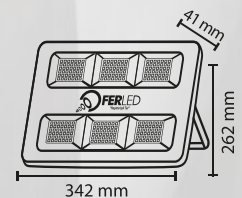

PRODUCT CODE			
FRG4150-N-G			
LUMEN	HOURS	PROTECTION CLASS	PCS/CTN
16.500Lm	50.000	IP65	5

	POWER FACTOR 0.90	VOLTAGE 220-240 AC	FREQUENCY 50/60Hz	ENERGY SAVING %90	CASE COLOR Black