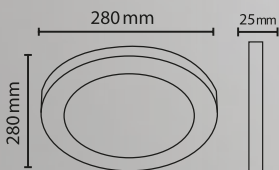

18W

Square
Led
Panel

PRODUCT CODE			
FRSK06 (6500K) - FRSK06N (4000K) - FRSK06G (3500K)			
LUMEN	HOURS	COLOR TEMP	PCS/CTN
1400Lm	50.000	6500K-4000K-3500K	40

PROTECTION CLASS IP20	SMD LED	VOLTAGE 85/265V AC	FREQUENCY 50/60Hz	ENERGY SAVING %90	CASE COLOR White	CE Certificated

24W

Square
Led
Panel

PRODUCT CODE			
FRSK07 (6500K) - FRSK07N (4000K) - FRSK07G (3500K)			
LUMEN	HOURS	COLOR TEMP	PCS/CTN
1920Lm	50.000	6500K-4000K-3500K	20

PROTECTION CLASS IP20	SMD LED	VOLTAGE 85/265V AC	FREQUENCY 50/60Hz	ENERGY SAVING %90	CASE COLOR White	CE Certificated

18W

Round
Led
Panel

PRODUCT CODE			
FRS06 (6500K) - FRS06N (4000K) - FRS06G (3500K)			
LUMEN	HOURS	COLOR TEMP	PCS/CTN
1400Lm	50.000	6500K-4000K-3500K	40

PROTECTION CLASS IP20	SMD LED	VOLTAGE 85/265V AC	FREQUENCY 50/60Hz	ENERGY SAVING %90	CASE COLOR White	CE Certificated

24W

Round
Led
Panel

PRODUCT CODE			
FRS07 (6500K) - FRS07N (4000K) - FRS07G (3500K)			
LUMEN	HOURS	COLOR TEMP	PCS/CTN
1920Lm	50.000	6500K-4000K-3500K	20

PROTECTION CLASS IP20	SMD LED	VOLTAGE 85/265V AC	FREQUENCY 50/60Hz	ENERGY SAVING %90	CASE COLOR White	CE Certificated