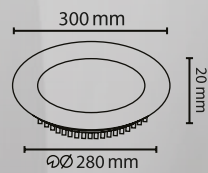

24W Led Panel

PRODUCT CODE	LUMEN	HOURS	COLOR TEMP	PCS/CTN
FR07 - 6500K	1920Lm	50.000	6500K-4000K-3500K	20
FR07N - 4000K				
FR07G - 3500K				

PROTECTION CLASS P20
SMD LED
VOLTAGE 85/265V AC
FREQUENCY 50/60Hz
ENERGY SAVING %90
CASE COLOR White
CE Certificated