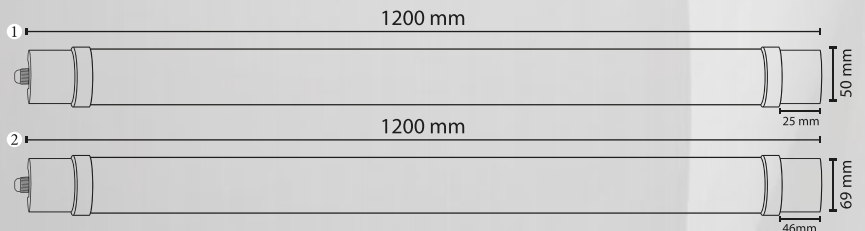

PRODUCT CODE	PRODUCT CODE	LUMEN	HOURS	COLOR TEMP	PCS/CTN
① FREA0120	② FREA120	2880Lm	50.000	6500K-4000K-3500K	20
FREA0120N	FREA120N				
FREA0120G	FREA120G