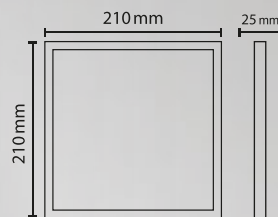

18W

Square
Led
Panel

PRODUCT CODE			
FRSK06 (6500K) - FRSK06N (4000K) - FRSK06G (3500K)			
LUMEN	HOURS	COLOR TEMP	PCS/CTN
1400Lm	50.000	6500K-4000K-3500K	40

PROTECTION CLASS IP20	SMD LED	VOLTAGE 85/265V AC	FREQUENCY 50/60Hz	ENERGY SAVING %90	CASE COLOR White	CE Certificated