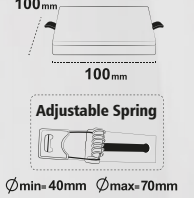

10W

Square Frameless
Downlight
Led Panel

PRODUCT CODE	LUMEN	HOURS	COLOR TEMP	PCS/CTN
FRK08 - (6500K)	1000Lm	50.000	6500K-4000K-3500K	100
FRK08N - (4000K)				
FRK08G - (3500K)				

PROTECTION CLASS P20 **SMD LED** **VOLTAGE** 85/265V AC **FREQUENCY** 50/60Hz **ENERGY SAVING** %90 **CASE COLOR** White **CE** Certified