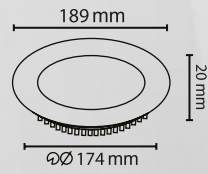

15W Led Panel

PRODUCT CODE	LUMEN	HOURS	COLOR TEMP	PCS/CTN
FR05 - 6500K	1200Lm	50.000	6500K-4000K-3500K	12x10'u=120
FR05N - 4000K				
FR05G - 3500K				

PROTECTION CLASS P20
SMD LED
VOLTAGE 85/265V AC
FREQUENCY 50/60Hz
ENERGY SAVING %90
CASE COLOR White
CE Certificated