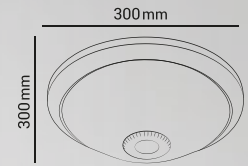

PRODUCT CODE	LUMEN	DETECTION AREA	COLOR TEMP	PCS/CTN
FRSA01 - (6500K)	2200Lm	360°	6500K	10

PROTECTION CLASS IP20	Motion Sensor Motion Sensor	SMD LED SMD LED	OPERATION TIME 10 sec.-10 min.	OPERATION TEMP -20°C/+40°C	VOLTAGE 220-240 AC	FREQUENCY 50/60Hz	ENERGY SAVING %90	MATERIAL Aluminum + Pine	CASE COLOR White	CE Certificated