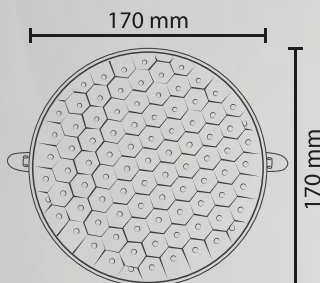

24W
Star
Led Panel