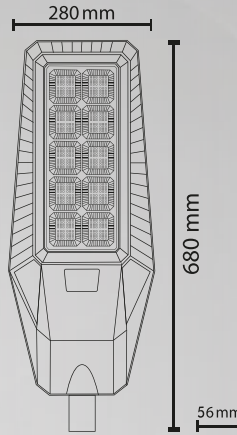

200W

Solar Street Light