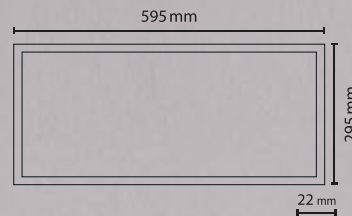

295x595 mm

24W

**Backlight
Led
Panel**

PRODUCT CODE			
FR2024 (6500K) - FR2024N (4000K) - FR2024G (3500K)			
LUMEN	HOURS	COLOR TEMP	PCS/CTN
2160Lm	50.000	6500K-4000K-3500K	10

PROTECTION CLASS IP40	SMD LED	VOLTAGE 85/265V AC	FREQUENCY 50/60Hz	ENERGY SAVING %90	CASE COLOR White	CE Certificated

295x1195 mm

40W

**Backlight
Led
Panel**