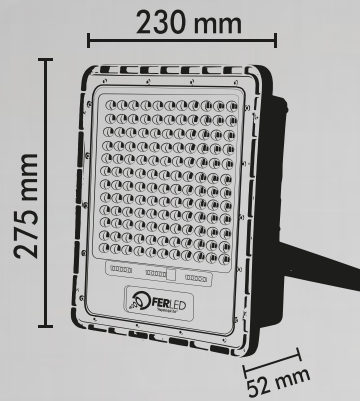

100W	PRODUCT CODE	LUMEN	CHARGING TIME	COLOR TEMP	PCS/CTN
	FRSP100 - 6500K	1500Lm	4-5 Hour	6500K	6

Solar Projector

1. Sun Energetic
   - Remote Control
   - Smart Light Control
   - Radar Sensor
   - Time Setting
   - **CASE COLOR**
     Gray
   - **PROTECTION CLASS**
     IP65
   - **SUN ENERGY SAVING**
     %100
   - **MATERIAL**
     Aluminum
   - SMD LED
   - Certified
2. **VOLTAGE**
   32V

   SOLAR PANEL
   6V-20W

   SOLAR PANEL SIZE
   450x350x17 mm