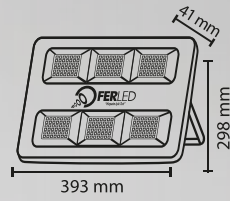

200W

**Slim Led
Projector**

PRODUCT CODE			
FRG4200-N-G			
LUMEN	HOURS	PROTECTION CLASS	PCS/CTN
22.000Lm	50.000	IP65	4

White Daylight Natural	POWER FACTOR	VOLTAGE	FREQUENCY	ENERGY SAVING	CASE COLOR	CE
Light Color	0.90	220-240 AC	50/60Hz	%90	Black	Certificated

300W

**Slim Led
Projector**