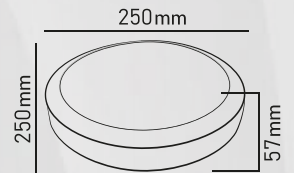

# GLOB LUMINAIRE

9W-15W-22W

**9W** Glob Ceiling Luminaire

PRODUCT CODE	LUMEN	COLOR TEMP	LIGHT ANGLE	PCS/CTN
FRGA01 - (6500K)	900Lm	6500K-4000K-3500K	180°	20
FRGA01N - (4000K)				
FRGA01G - (3500K)				

**15W** Glob Ceiling Luminaire