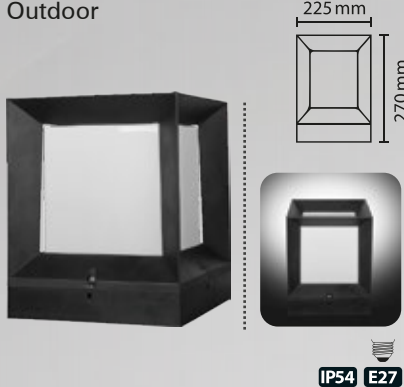

Ultra Set-Top Lighting
Outdoor

IP54 E27

PRODUCT CODE	
FB251	
CASE COLOR	PCS/CTN
Black	4/8