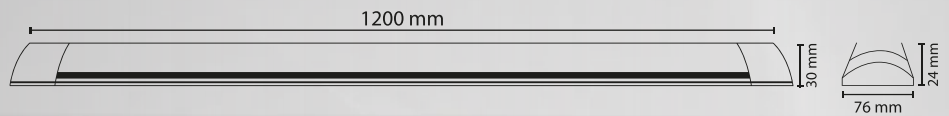

**BANT-ETANJ**  
**LUMINAIRE**

60 cm

**18W**

**Bant**  
Luminaire

PRODUCT CODE	LUMEN	HOURS	COLOR TEMP	PCS/CTN
FRB060	1440Lm	50.000	6500K-4000K-3500K	64
FRB060N				
FRB060G				

120 cm

**36W**

**Bant**  
Luminaire