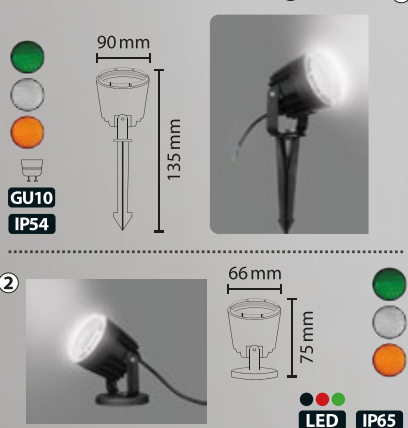

Lawn and Wall Spotlight

GU10 IP54