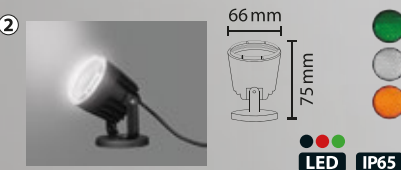

LED IP65

PRODUCT CODE	
① FB258 ② FB259	
COLOR	PCS/CTN
Orange-Green-Blue-White	20