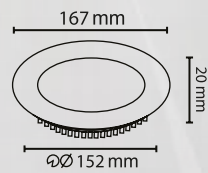

12W Led Panel

PRODUCT CODE	LUMEN	HOURS	COLOR TEMP	PCS/CTN
FR04 - 6500K	840Lm	50.000	6500K-4000K-3500K	12x10'u=120
FR04N - 4000K				
FR04G - 3500K				

PROTECTION CLASS P20
SMD LED
VOLTAGE 85/265V AC
FREQUENCY 50/60Hz
ENERGY SAVING %90
CASE COLOR White
CE Certificated