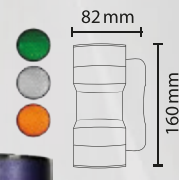

**Double Caglayan Sconce**

IP54 GU10

PRODUCT CODE	
FB252	
CASE COLOR	PCS/CTN
Black	20

**Single Caglayan Sconce**

IP54 GU10

PRODUCT CODE	
FB253	
CASE COLOR	PCS/CTN
Black	20

**Flower Double Sconce**

IP65 GU10