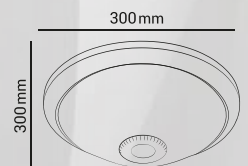

PRODUCT CODE	LUMEN	DETECTION AREA	COLOR TEMP	PCS/CTN
FRSAK01 - (6500K)	2200Lm	120° - 360°	6500K	10

PROTECTION CLASS IP20	Motion Sensor Motion Sensor	SMD LED SMD LED	OPERATION TIME 10 sec.-10 min.	OPERATION TEMP -20°C/+40°C	VOLTAGE 220-240 AC	FREQUENCY 50/60Hz	ENERGY SAVING %90	MATERIAL PC	CASE COLOR White	CE Certificated