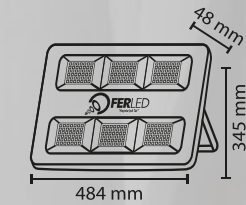

PRODUCT CODE			
FRG4500-N-G			
LUMEN	HOURS	PROTECTION CLASS	PCS/CTN
55.000Lm	50.000	IP65	3

White Daylight Natural	POWER FACTOR	VOLTAGE	FREQUENCY	ENERGY SAVING	CASE COLOR	CE
Light Color	0.90	220-240 AC	50/60Hz	%90	Black	Certificated