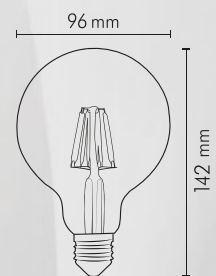

PRODUCT CODE	LUMEN	HOURS	COLOR TEMP	PCS/CTN
FRLR02	540Lm	30.000	2700K-Amber	50

PROTECTION CLASS IP20	SOCKET E27	SMD LED	VOLTAGE 220-240 AC	FREQUENCY 50/60Hz	ENERGY SAVING %80	Certificated