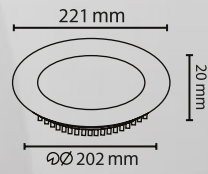

18W Led Panel

PRODUCT CODE	LUMEN	HOURS	COLOR TEMP	PCS/CTN
FR12 - 6500K	1400Lm	50.000	6500K-4000K-3500K	8x10'u=80
FR12N - 4000K				
FR12G - 3500K				

PROTECTION CLASS P20
SMD LED
VOLTAGE 85/265V AC
FREQUENCY 50/60Hz
ENERGY SAVING %90
CASE COLOR White
CE Certificated