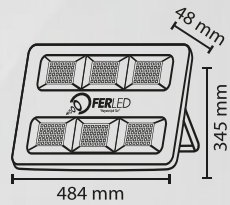

PRODUCT CODE			
FRG4400-N-G			
LUMEN	HOURS	PROTECTION CLASS	PCS/CTN
44.000Lm	50.000	IP65	3

White Daylight Natural	POWER FACTOR	VOLTAGE	FREQUENCY	ENERGY SAVING	CASE COLOR	CE
Light Color	0.90	220-240 AC	50/60Hz	%90	Black	Certificated

500W

**Slim Led
Projector**