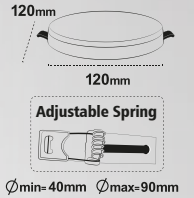

18W

Round Frameless
Downlight
Led Panel

PRODUCT CODE	LUMEN	HOURS	COLOR TEMP	PCS/CTN
FR09 - (6500K)	1800Lm	50.000	6500K-4000K-3500K	50
FR09N - (4000K)				
FR09G - (3500K)				

PROTECTION CLASS P20 **SMD LED** **VOLTAGE** 85/265V AC **FREQUENCY** 50/60Hz **ENERGY SAVING** %90 **CASE COLOR** White **CE** Certified