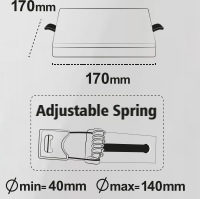

24W

Square Frameless
Downlight
Led Panel

PRODUCT CODE	LUMEN	HOURS	COLOR TEMP	PCS/CTN
FRK10 - (6500K)	2400Lm	50.000	6500K-4000K-3500K	50
FRK10N - (4000K)				
FRK10G - (3500K)				

PROTECTION CLASS P20 **SMD LED** **VOLTAGE** 85/265V AC **FREQUENCY** 50/60Hz **ENERGY SAVING** %90 **CASE COLOR** White **CE** Certified